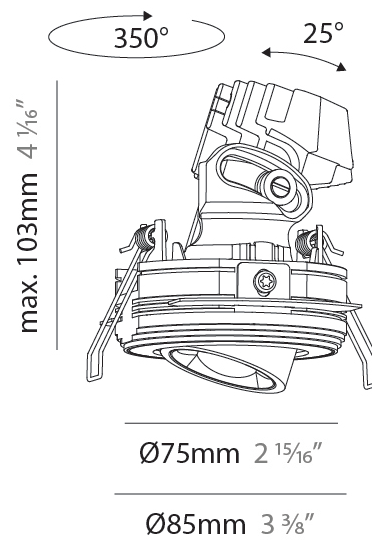

PHYSICAL

Aperture Sizes - Downlights: 1"
Shape: Round
Diameter (mm): 75
Diameter (in): 2 ¹⁵/₁₆
Height (mm): 103
Height (in): 4 ¹/₁₆
Ceiling Thickness (mm): 10 / 12.5 / 15 / 25
Ceiling Thickness (in): 3/8 or 1/2 or 9/16 or 1
Min. Recessing Depth (mm): 115
Min. Recessing Depth (in): 4 ¹/₂
Diffuser: Lens Pack - Spread Lens / Linear Spread Lens / Honeycomb Louver
Fixture Finish: SSR / BKV / CWI / CRY / HAB / UFT / ITA / RUA / FTG / MYG / LOD / PUS / FRO / FUP / KIA / POP / BLS / SPG / MEY / GOH / CHC / COM / ABZ / JAG / OBR / MOS / ROR
Fixture Material: Aluminum Die Cast
Cut-out Measurements: D. 86mm / 3 3/8"

ELECTRICAL

Lamp Type: LED (Zhaga Standard)
Input Wattage (W): 14
Total Output Wattage (W): 12.7
Dimming: Dali Dimming
Driver Included: No
Driver Location: Recessed Housing
Driver Type: Constant Current - Universal (120Vac only for DALI driver)
Driver Class: Class 2
Input Voltage (V): 120 - 277
Constant Current (MA): 700

LED

Number of LEDs: 1
Color Temperature (°K): 2700-6500 Tunable White
Max. Delivered Lumen (lm): 1240
Nominal Lumen (lm): 1460
CRI: >90 CRI
Lamp Life (hrs): 50000
Special LEDs offerings: Tunable White

OPTICAL

Reflector: 52
Adjustability: Rotational 350° / Tilt 25°

RATINGS AND CERTIFICATIONS

Certified By: Certified for North American Standards
IP rating: IP20