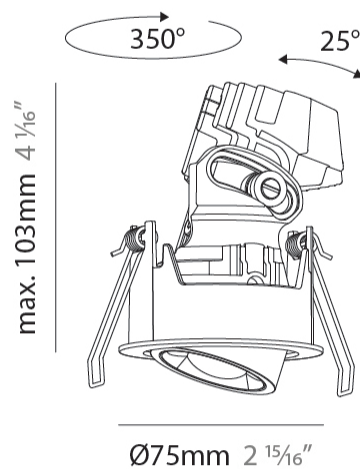

PHYSICAL

Aperture Sizes - Downlights: 1"
Shape: Round
Diameter (mm): 75
Diameter (in): 2 15/16
Height (mm): 103
Height (in): 4 1/16
Ceiling Thickness (mm): 1 - 25
Ceiling Thickness (in): 1/16 - 1 3/16
Min. Recessing Depth (mm): 115
Min. Recessing Depth (in): 4 1/2
Diffuser: Lens Pack - Spread Lens / Linear Spread Lens / Honeycomb Louver
Fixture Finish: SSR / BKV / CWI / CRY / HAB / UFT / ITA / RUA / FTG / MYG / LOD / PUS / FRO / FUP / KIA / POP / BLS / SPG / MEY / GOH / CHC / COM / ABZ / JAG / OBR / MOS / ROR
Fixture Material: Aluminum Die Cast
Cut-out Measurements: D. - 68mm / 2 11/16"

ELECTRICAL

Lamp Type: LED (Zhaga Standard)
Input Wattage (W): 14
Total Output Wattage (W): 12.7
Dimming: Dali Dimming
Driver Included: No
Driver Location: Remote
Driver Type: Constant Current - Universal (120Vac only for DALI driver)
Driver Class: Class 2
Input Voltage (V): 120 - 277
Constant Current (MA): 700

LED

Number of LEDs: 1
Color Temperature (°K): 2700-6500 Tunable White
Max. Delivered Lumen (lm): 1054 - 1240
Nominal Lumen (lm): 1242 - 1460
CRI: >90 CRI
Lamp Life (hrs): 50000
Special LEDs offerings: Tunable White

OPTICAL

Reflector°: 52

RATINGS AND CERTIFICATIONS

Certified By: Certified for North American Standards
IP rating: IP20